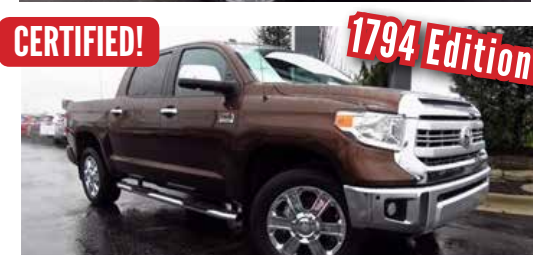

CERTIFIED!

\$27,955

2016 Toyota Avalon XLE Plus!! Leather, Only 12,119 Miles, Smart Key System w/ Push Button Start, Backup Camera, Non Smoker, 2 Keys, Books, Certified Up To 7yr/100,000-Mile Limited Powertrain Warranty. #P12900T

CERTIFIED!

\$29,555

2017 Toyota Tacoma SR5, Silver Sky Metallic with Black/Red Interior, 4x4, Only 12,656 Miles, Non Smoker, Both Sets of Keys, Books, Certified Up To 7yr/100,000-Mile Limited Powertrain Warranty. #P12897T

CERTIFIED!

\$35,434

2014 Toyota Tundra SR5, Magnetic Gray Metallic with Charcoal Cloth Interior, 4WD, Only 34,497 Miles, New Car Trade In, Certified Up To 7yr/100,000-Mile Limited Powertrain Warranty. #108695A