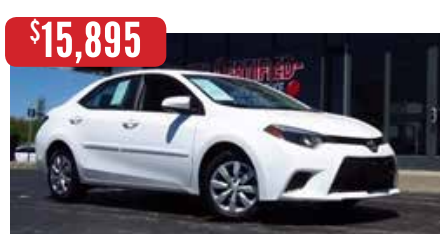

$15,895

2016 Toyota Corolla LE - Certified! #P12872T