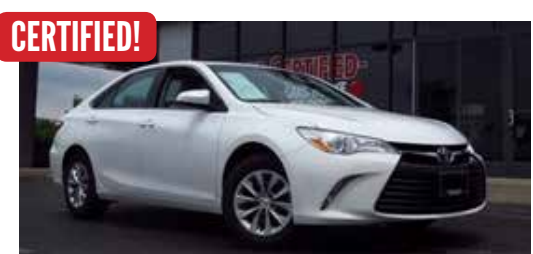

CERTIFIED!

$19,993

2017 Toyota Camry LE, Super White with Ash Cloth Interior, Only 11,759 Miles, Both Sets of Keys, Books, Non Smoker, Original MSRP $24,710, Certified Up To 7yr/100,000-Mile Limited Powertrain Warranty. #P12881T