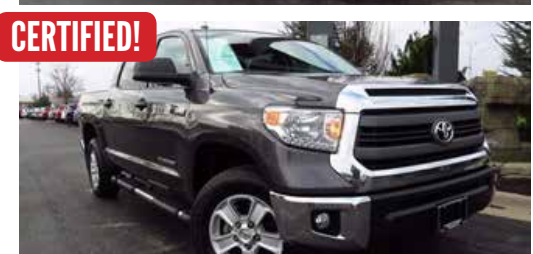

CERTIFIED!

\$27,955

2016 Toyota Avalon XLE Plus!! Leather, Only 12,119 Miles, Smart Key System w/ Push Button Start, Backup Camera, Non Smoker, 2 Keys, Books, Certified Up To 7yr/100,000-Mile Limited Powertrain Warranty. #P12900T

CERTIFIED!

\$29,555

2017 Toyota Tacoma SR5, Silver Sky Metallic with Black/Red Interior, 4x4, Only 12,656 Miles, Non Smoker, Both Sets of Keys, Books, Certified Up To 7yr/100,000-Mile Limited Powertrain Warranty. #P12897T